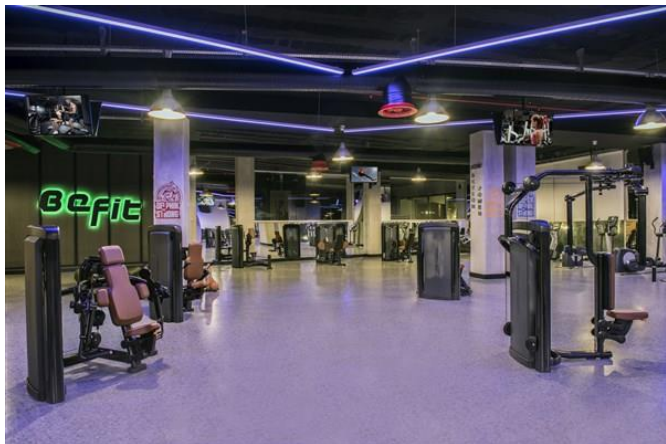

Animation & Entertainment

In our facility are daytime sport tournaments, pool games, in the evening revue shows, sketch- and animation show, live music (some days), daily animation and disco are prepared, so that our guests can spend a nice time. There is also in the facility Internet Cafe, Computer Games and Game Room.

SPA & Wellness

So that the guests can rid of their stress, in the facility cleopatra milk bath, Jacuzzi, diverse massage from experts, peeling with anti-stress applications, turkish bath, sauna, steam room and cosmetic salon are existing.

Sport & Fitness

In Delphin BE GRAND Resort there are 6 tennis courts (equipment), table tennis, Dart, Billiard, Bowling, Aerobic activity, Water Gymnastics, Gymnastic, Step. The fitness center Be Fit (is consisting of a 1350 m² gym area, 135 m² pilates area, body building section, cardio section, stretching section).